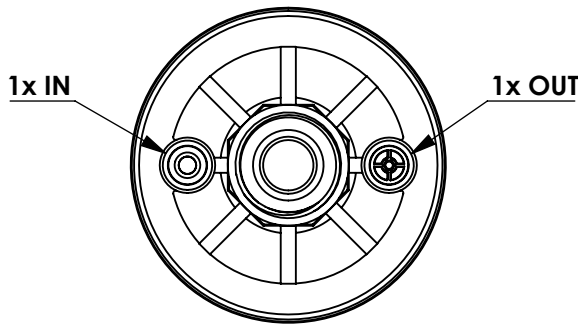

Adsorber VV-DV series

Product Code	VV	-	DV	-	1L	-	F	-	11	-	V2	-	XC	-	G12m
	Adsorber type		Disposable cartridge + valves		Size		FKM seals		Check valves 1 IN 1 OUT		Filter fleece 2 micron		Adsorbent GIEBEL Xdry® & carbon		Connection for System BSP G1/2" male

Housing materials:	PA6, PC, PVC
GIEBEL Xdry® (kg):	0,15
Color-change capacity (ml):	53
Total weight (kg):	0,28

NAME:	
Adsorber VV-DV 1L G1/2"m	
VV-DV_1L_F_11_V2_XC_G12m	
Article no.:	Status
05.0010.44	freigabe
	Format
	A4
	Maßstab
	Blatt / von
	1:1,5
	1 / 1