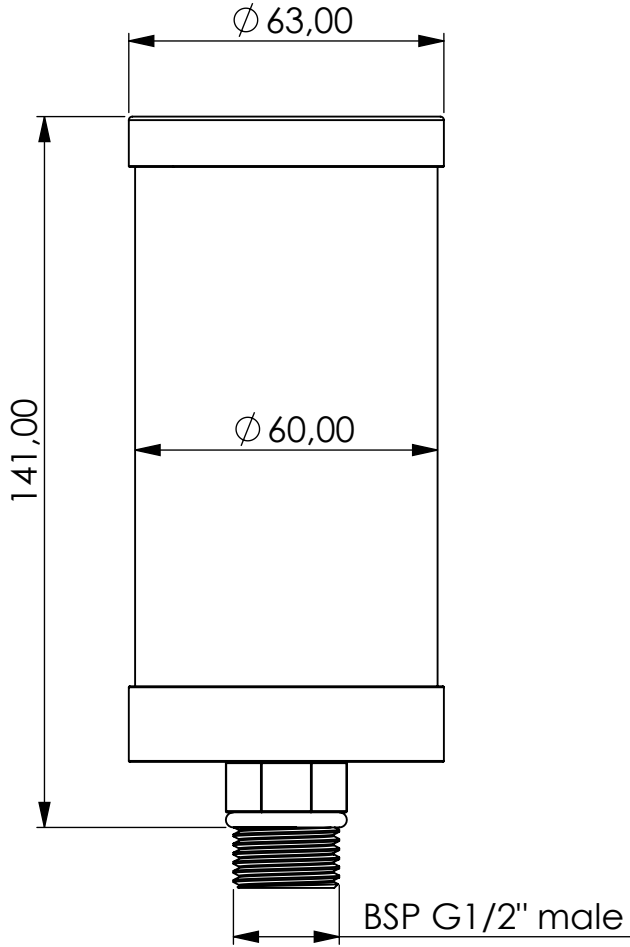

Adsorber VV-DV series

Product Code	VV	-	DV	-	1L	-	F	-	11	-	V2	-	XC	-	G12m
	Adsorber type		Disposable cartridge + valves		Size		FKM seals		Check valves 1 IN 1 OUT		Filter fleece 2 micron		Adsorbent GIEBEL Xdry® & carbon		Connection for System BSP G1/2" male

Housing materials:	PA6, PC, PVC
GIEBEL Xdry® (kg):	0,15
Color-change capacity (ml):	53
Total weight (kg):	0,28

NAME:	
Adsorber VV-DV 1L G1/2"m	
VV-DV_1L_F_11_V2_XC_G12m	
Article no.:	Status
05.0010.44	freigabe
	Format
	A4
	Maßstab
	Blatt / von
	1:1,5
	1 / 1