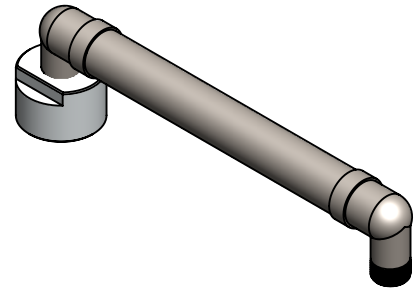

Mounting Adapter

For TB

Product Code	MOA	-	TB	-	SS	-	DIN42567C-G34a	-	G112i
	Mount Adapter		For TB		Material Stainless steel		Connection for Adsorber DIN42567C - G3/4" male		Connection for system BSP G1-1/2" female

Total weight (kg): 1.05

NAME:

Mounting Adapter
MOA-TB_SS_DIN42567C-G34a_G112i

Article no.:
06.0000.35

Status approved

Format A4

Ratio 1:2

Sheet / of 1 / 1