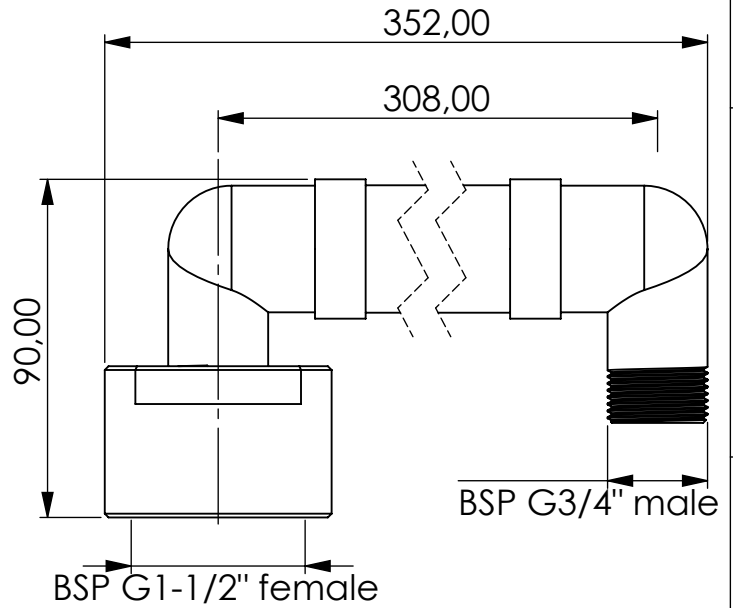

Mounting Adapter

For TB

Product Code	MOA	-	TB	-	SS	-	DIN42567C-G34a	-	G112i
	Mount Adapter		For TB		Material Stainless steel		Connection for Adsorber DIN42567C - G3/4" male		Connection for system BSP G1-1/2" female

Total weight (kg): 1.05

NAME:

Mounting Adapter
MOA-TB_SS_DIN42567C-G34a_G112i

Article no.:
06.0000.35

Status approved

Format A4

Ratio 1:2

Sheet / of 1 / 1