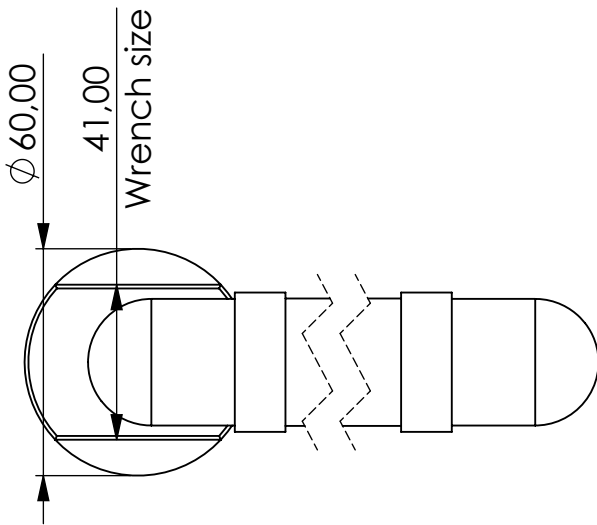

Mounting Adapter

For TB

Product Code	MOA	-	TB	-	SS	-	DIN42567C-G34a	-	G112i
	Mount Adapter		For TB		Material Stainless steel		Connection for Adsorber DIN42567C - G3/4" male		Connection for system BSP G1-1/2" female

Total weight (kg): 1.05

NAME:

Mounting Adapter
MOA-TB_SS_DIN42567C-G34a_G112i

Article no.:
06.0000.35

Status approved

Format A4

Ratio 1:2

Sheet / of 1 / 1