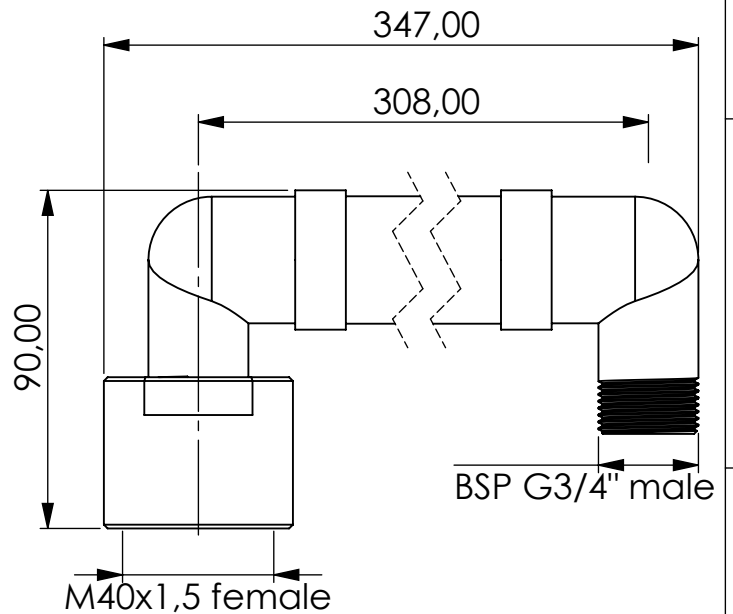

# Mounting Adapter

For TB

Product Code	MOA	-	TB	-	SS	-	DIN42567C-G34a	-	M40x1,5i
	Mount Adapter		For TB		Material Stainless steel		Connection for Adsorber DIN42567C - G3/4" male		Connection for system M40x1,5 female

Total weight (kg): 0.99

NAME:

**Mounting Adapter**

MOA-TB\_SS\_DIN42567C-G34a\_M40x1,5i

Article no.:

**06.0000.36**

Status approved

Format A4