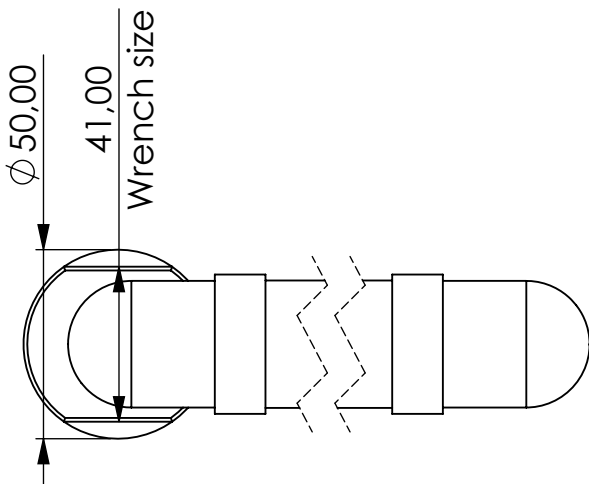

# Mounting Adapter

For TB

Product Code	MOA	-	TB	-	SS	-	DIN42567C-G34a	-	M40x1,5i
	Mount Adapter		For TB		Material Stainless steel		Connection for Adsorber DIN42567C - G3/4" male		Connection for system M40x1,5 female

Total weight (kg): 0.99

NAME:

**Mounting Adapter**

MOA-TB\_SS\_DIN42567C-G34a\_M40x1,5i

Article no.:

**06.0000.36**

Status approved

Format A4