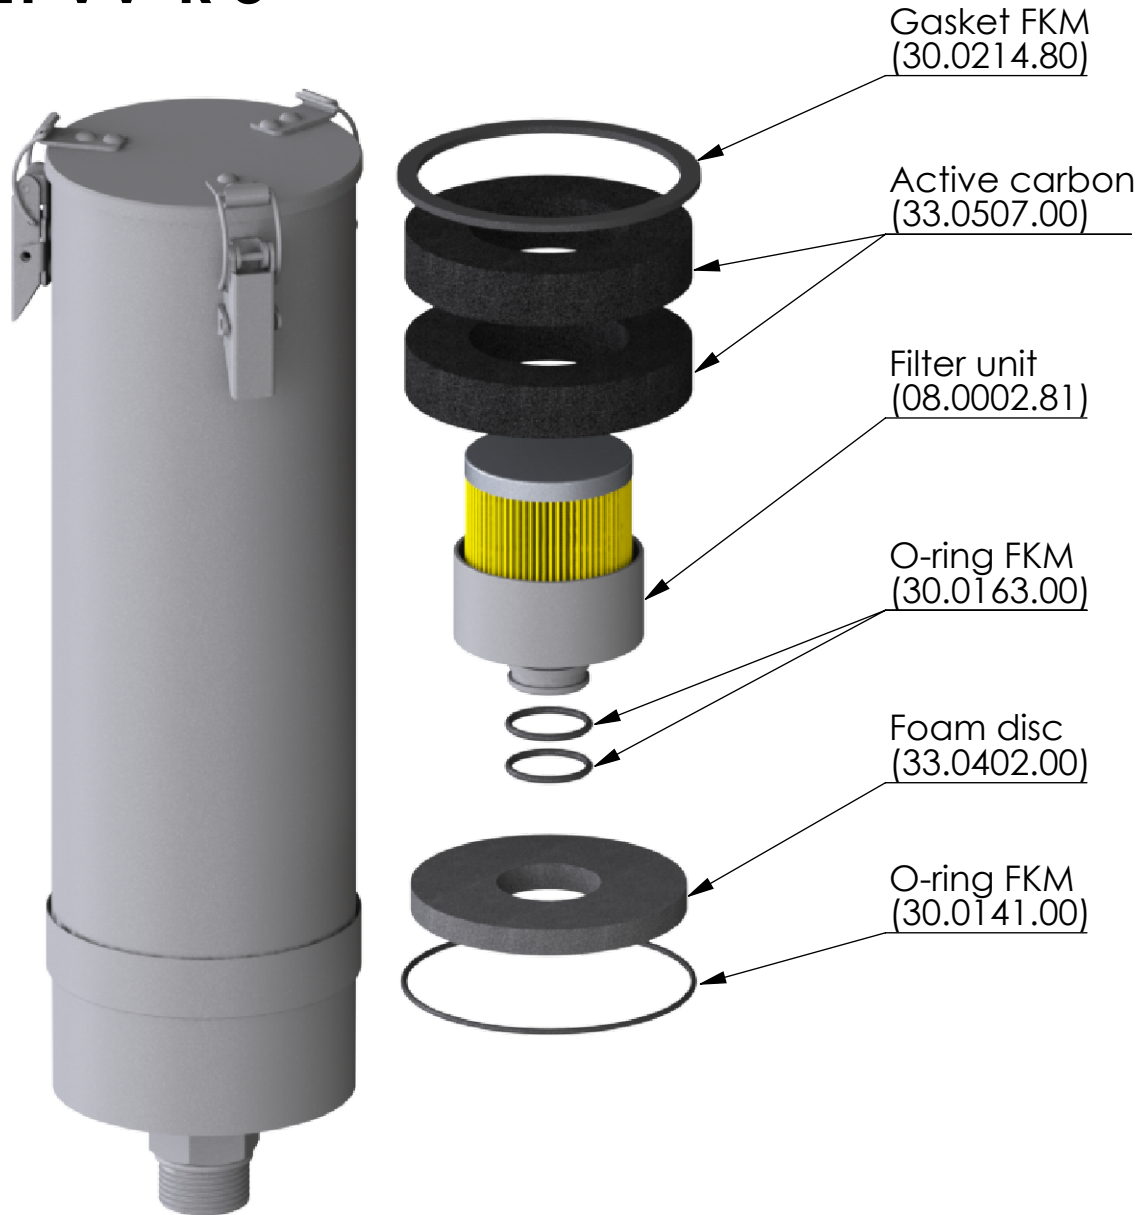

SPARE PARTS KIT ET VV-R 3

GIEBEL Xdry needed per Adsorber:
 - Adsorber VV-R / RV 3M: 0,75 KG
 - Adsorber VV-R / RV 3L: 1,3 KG

GIEBEL Xdry sold separately
 (please visit our shop at
giebel-adsorber.com/shop)

				Date	Name	Weight (kg): 0.2
				Created 30.11.2021	daniel.zinic	Naming: Spare Parts Kit ET_VV-R_3_F_P3_C
				Released 17.10.2023	daniel.zinic	
				GIEBEL FilTec GmbH www.giebel-adsorber.com info@gf-dry.com		Article number: 07.0003.39
						Status approved
Rev	Changes	Date	Name	Observe protection note ISO 16016		Scale
						Sheet / of 1 / 1