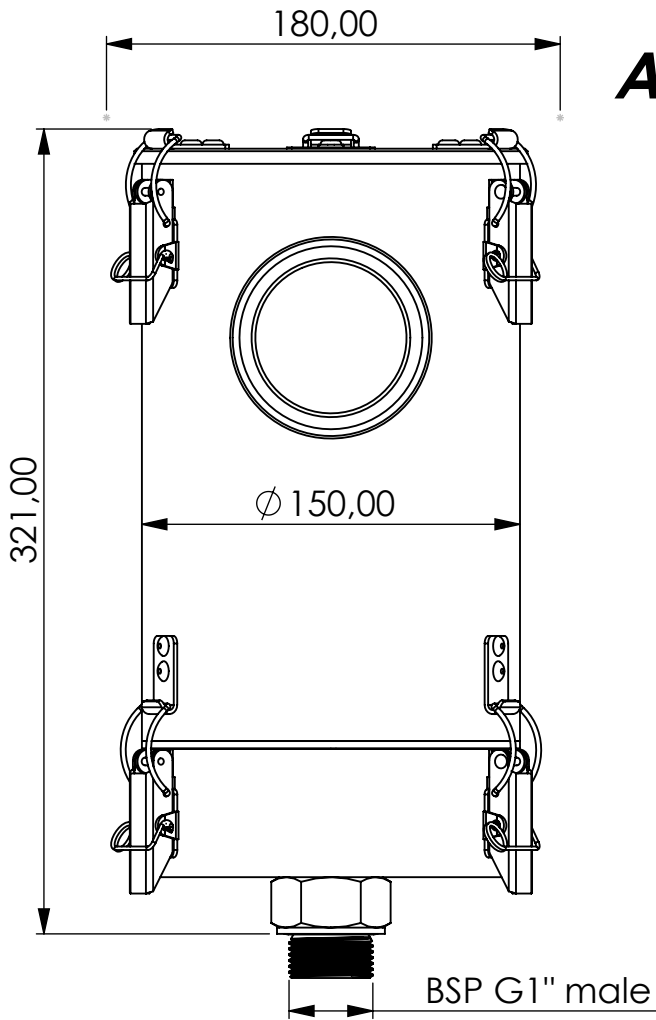

Adsorber ME-RV series

Product Code	ME	-	RV	-	5M	-	E	-	22	-	P3	-	XC	-	G1m
	Adsorber type		Refillable cartridge + valves		Size		EPDM seals		Check valves 2 IN 2 OUT		Paper filter 3 micron		Adsorbent GIEBEL Xdry® & carbon		Connection for System BSP G1" male

Housing materials:	Stainless steel 316L	
GIEBEL Xdry® (kg):	2,2	Color-change capacity (ml):770
Total weight (kg):	8.6	

NAME:
Adsorber ME-RV 5M EPDM G1"m
ME-RV_5M_E_22_P3_XC_G1m

GIEBEL FilTec GmbH
www.giebel-adsorber.com
info@gf-dry.com

Article no.:	Status freigabe	Format A4
08.0002.71	Maßstab	Blatt / von
	1:3	1 / 1