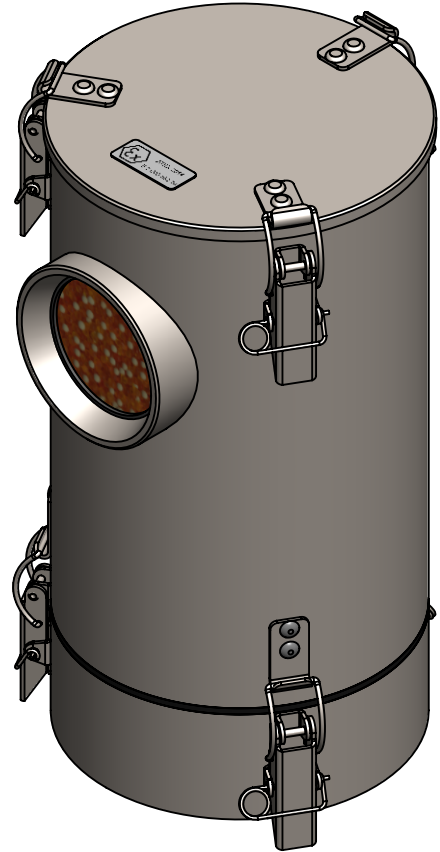

Adsorber ME-RV series

Product Code	ME	-	RV	-	5M	-	E	-	22	-	P3	-	XC	-	G1m
	Adsorber type		Refillable cartridge + valves		Size		EPDM seals		Check valves 2 IN 2 OUT		Paper filter 3 micron		Adsorbent GIEBEL Xdry® & carbon		Connection for System BSP G1" male

Housing materials:	Stainless steel 316L	
GIEBEL Xdry® (kg):	2,2	Color-change capacity (ml):770
Total weight (kg):	8.6	

NAME:
Adsorber ME-RV 5M EPDM G1"m
ME-RV_5M_E_22_P3_XC_G1m

GIEBEL FilTec GmbH
www.giebel-adsorber.com
info@gf-dry.com