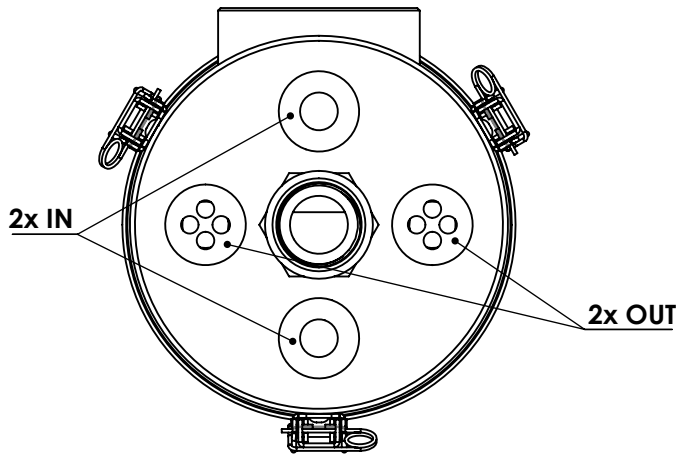

Adsorber ME-RV series

Product Code	ME	-	RV	-	5M	-	E	-	22	-	P3	-	XC	-	G1m
	Adsorber type		Refillable cartridge + valves		Size		EPDM seals		Check valves 2 IN 2 OUT		Paper filter 3 micron		Adsorbent GIEBEL Xdry® & carbon		Connection for System BSP G1" male

Housing materials:	Stainless steel 316L	
GIEBEL Xdry® (kg):	2,2	Color-change capacity (ml):770
Total weight (kg):	8.6	

NAME:
Adsorber ME-RV 5M EPDM G1"m
ME-RV_5M_E_22_P3_XC_G1m

GIEBEL FilTec GmbH
www.giebel-adsorber.com
info@gf-dry.com

Article no.:	Status freigabe	Format A4
08.0002.71	Maßstab	Blatt / von
	1:3	1 / 1