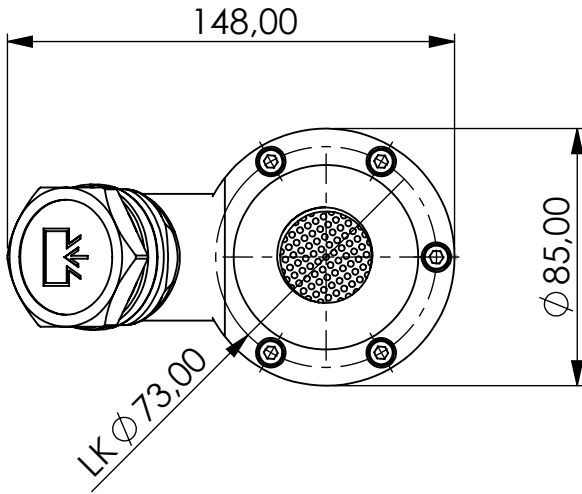

# Filling Adapter

Product Code	<b>FILL</b>	-	<b>LK73</b>	-	<b>AL</b>	-	<b>F</b>	-	<b>G1i</b>
	Filling Adapter		Bolt circle 73mm (DIN 24557)		Material Aluminium		FKM seals		Connection for Adsorber BSP G1" female

Total weight (kg): 1.006

NAME:

**Filling Adapter**  
FILL-LK73\_AL\_F\_G1i

Article no.:

**08.2112.01**

Status approved

Ratio 1:2.5

Format A4