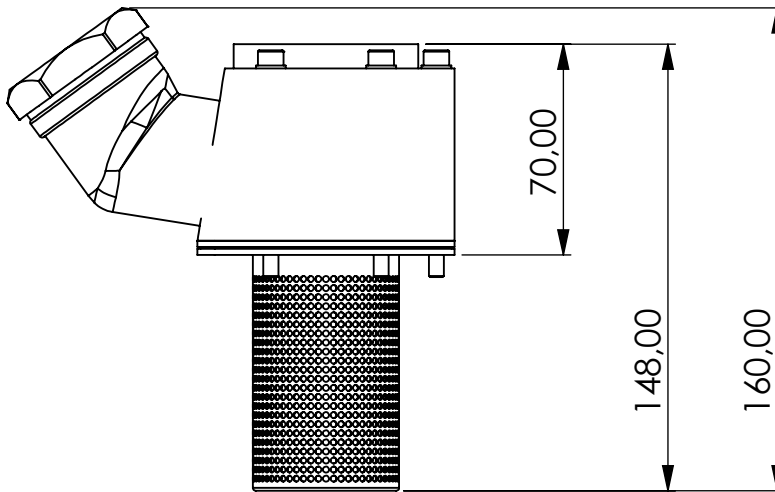

# Filling Adapter

Product Code	<b>FILL</b>	-	<b>LK73</b>	-	<b>AL</b>	-	<b>F</b>	-	<b>G1i</b>
	Filling Adapter		Bolt circle 73mm (DIN 24557)		Material Aluminium		FKM seals		Connection for Adsorber BSP G1" female

Total weight (kg): 1.006

NAME:

**Filling Adapter**  
FILL-LK73\_AL\_F\_G1i

Article no.:

**08.2112.01**

Status approved

Ratio 1:2.5

Format A4