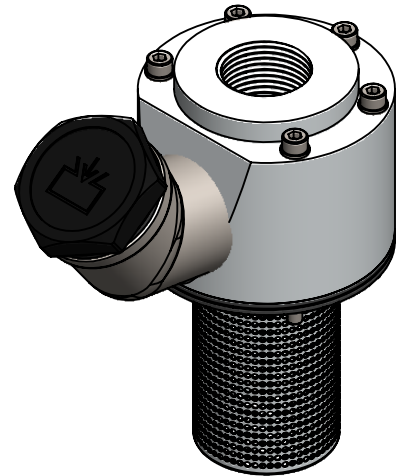

# Filling Adapter

Product Code	<b>FILL</b>	-	<b>LK73</b>	-	<b>AL</b>	-	<b>F</b>	-	<b>G1i</b>
	Filling Adapter		Bolt circle 73mm (DIN 24557)		Material Aluminium		FKM seals		Connection for Adsorber BSP G1" female

Total weight (kg): 1.006

NAME:

**Filling Adapter**  
FILL-LK73\_AL\_F\_G1i

Article no.:

**08.2112.01**

Status approved

Ratio 1:2.5

Format A4