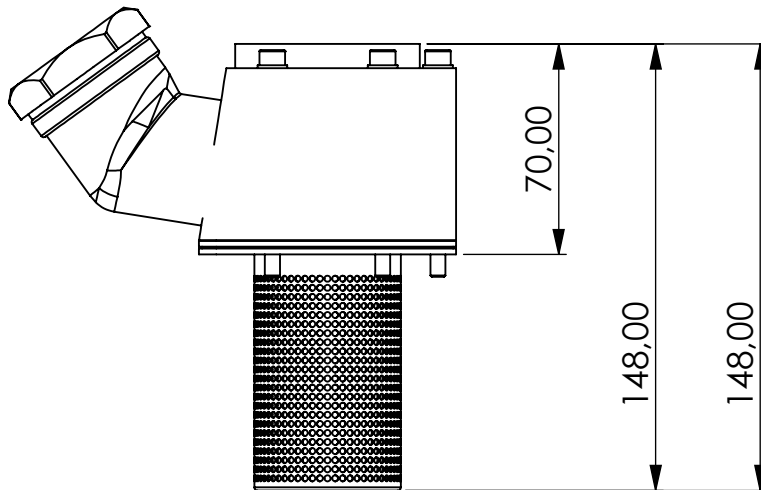

# Filling Adapter

Product Code	<b>FILL</b>	-	<b>LK73</b>	-	<b>AL</b>	-	<b>E</b>	-	<b>G1i</b>
	Filling Adapter		Bolt circle 73mm (DIN 24557)		Material Aluminium		EPDM seals		Connection for Adsorber BSP G1" female

Total weight (kg): 1.027

NAME:

**Filling Adapter**  
FILL-LK73\_AL\_E\_G1i

Article no.:  
**08.2112.06**

Status approved

Format A4

Ratio 1:2.5

Sheet / of 1 / 1