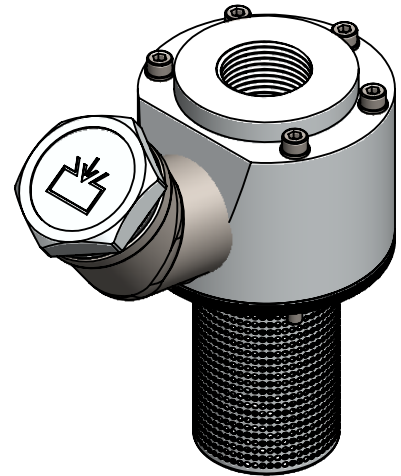

# Filling Adapter

Product Code	<b>FILL</b>	-	<b>LK73</b>	-	<b>AL</b>	-	<b>E</b>	-	<b>G1i</b>
	Filling Adapter		Bolt circle 73mm (DIN 24557)		Material Aluminium		EPDM seals		Connection for Adsorber BSP G1" female

Total weight (kg): 1.027

NAME:

**Filling Adapter**  
FILL-LK73\_AL\_E\_G1i

Article no.:  
**08.2112.06**

Status approved

Format A4

Ratio 1:2.5

Sheet / of 1 / 1