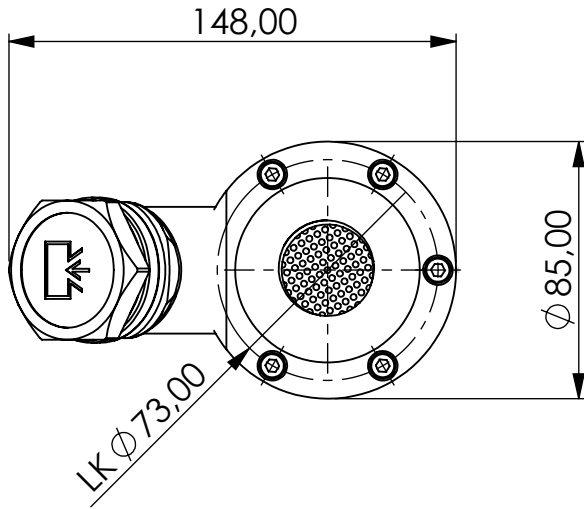

# Filling Adapter

Product Code	<b>FILL</b>	-	<b>LK73</b>	-	<b>AL</b>	-	<b>E</b>	-	<b>G1i</b>
	Filling Adapter		Bolt circle 73mm (DIN 24557)		Material Aluminium		EPDM seals		Connection for Adsorber BSP G1" female

Total weight (kg): 1.027

NAME:

**Filling Adapter**  
FILL-LK73\_AL\_E\_G1i

Article no.:  
**08.2112.06**

Status approved

Format A4

Ratio 1:2.5

Sheet / of 1 / 1