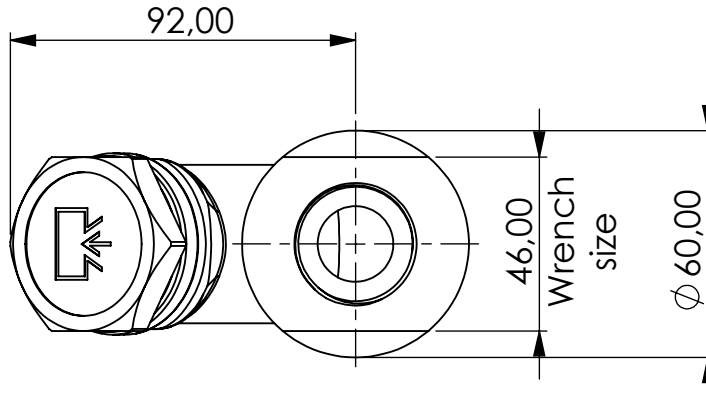

Filling Adapter

Product Code	FILL	-	AD	-	AL	-	F	-	G1i	-	G1a
	Filling Adapter		Adapter BSP connection		Material Aluminium		FKM seals		Connection for Adsorber BSP G1" female		Connection for System BSP G1" male

Total weight (kg): 0.685

NAME:

Filling Adapter
FILL-AD_AL_F_G1i_G1a

Article no.:
08.2112.18

Status approved

Format A4

Ratio 1:2

Sheet / of 1 / 1