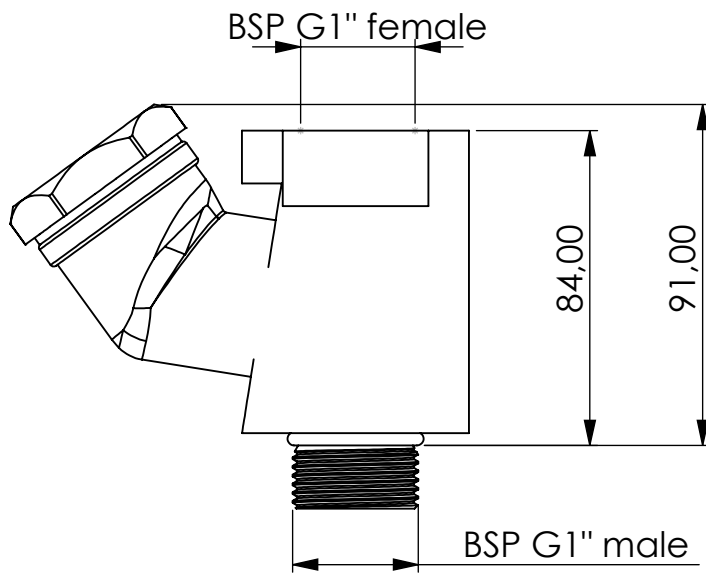

Filling Adapter

Product Code	FILL	-	AD	-	AL	-	F	-	G1i	-	G1a
	Filling Adapter		Adapter BSP connection		Material Aluminium		FKM seals		Connection for Adsorber BSP G1" female		Connection for System BSP G1" male

Total weight (kg): 0.685

NAME:

Filling Adapter
FILL-AD_AL_F_G1i_G1a

Article no.:
08.2112.18

Status approved

Format A4

Ratio 1:2

Sheet / of 1 / 1