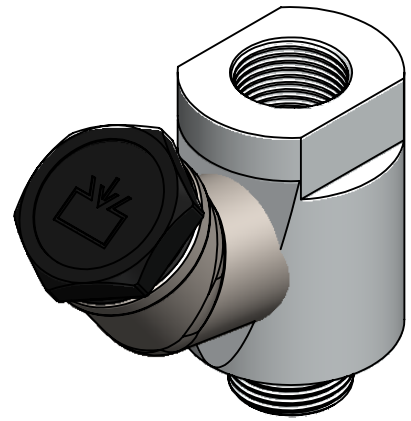

Filling Adapter

Product Code	FILL	-	AD	-	AL	-	F	-	G1i	-	G1a
	Filling Adapter		Adapter BSP connection		Material Aluminium		FKM seals		Connection for Adsorber BSP G1" female		Connection for System BSP G1" male

Total weight (kg): 0.685

NAME:

Filling Adapter
FILL-AD_AL_F_G1i_G1a

Article no.:
08.2112.18

Status approved

Format A4

Ratio 1:2

Sheet / of 1 / 1