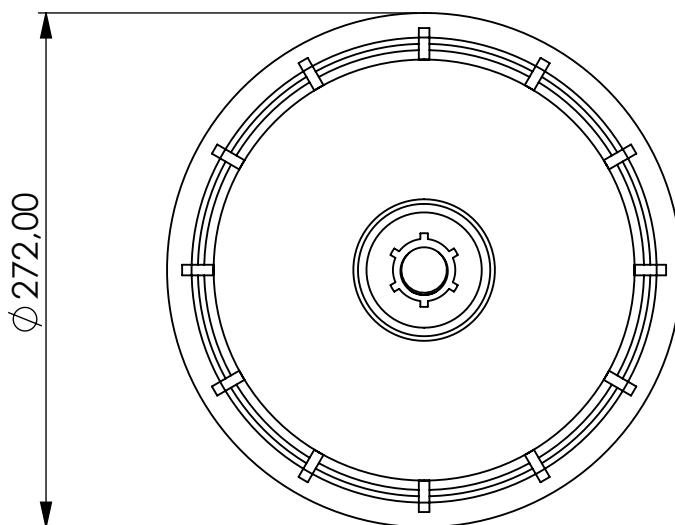

# IBC Cover

for Mauser IBCs

A

B

B

C

C

D

D

E

E

Product Code	<b>IBCD</b>	-	<b>225-M</b>	-	<b>PE</b>	-	<b>E</b>	-	<b>G34f</b>
	IBC Cover		Size 225mm / S 245x6 for Mauser IBCs		Material Polyethylene		EPDM seal		Connection for Adsorber BSP G3/4" female