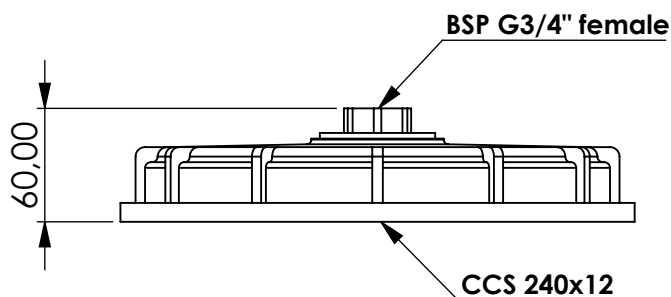

D

E

E

Product Code	<b>IBCD</b>	-	<b>225-M</b>	-	<b>PE</b>	-	<b>E</b>	-	<b>G34f</b>
	IBC Cover		Size 225mm / S 245x6 for Mauser IBCs		Material Polyethylene		EPDM seal		Connection for Adsorber BSP G3/4" female