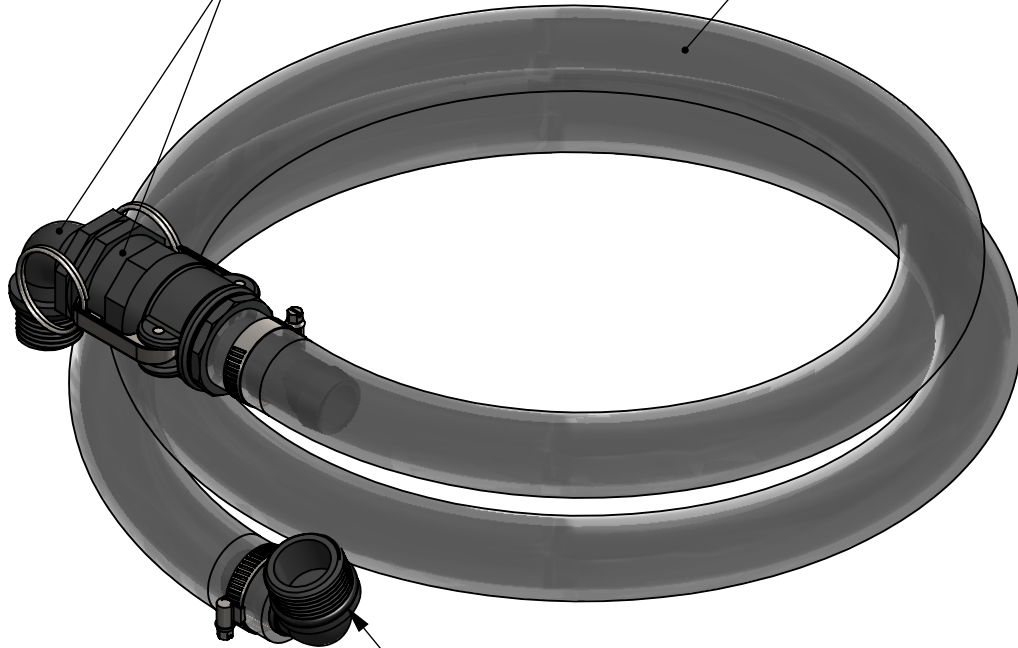

Wall mount

accessory

**Kamlock connection
with 90° G3/4" male thread**

34/25mm PVC hose 2m

90° PP nozzle G1" male

Product Code	WH	-	SC2	-	PVC-PP	-	KI	-	G34a
	Wall mount module		2m hose		Material PVC & PP		Kamlock connection		Connection for IBC lid G3/4" male

Total weight (kg): 1.28

NAME:

Wall mount
WH-SC2_PVC-PP_KI_G34a

Article no.:
03.0000.96

Status approved

Format A4

Ratio 1:3

Sheet / of 1 / 1