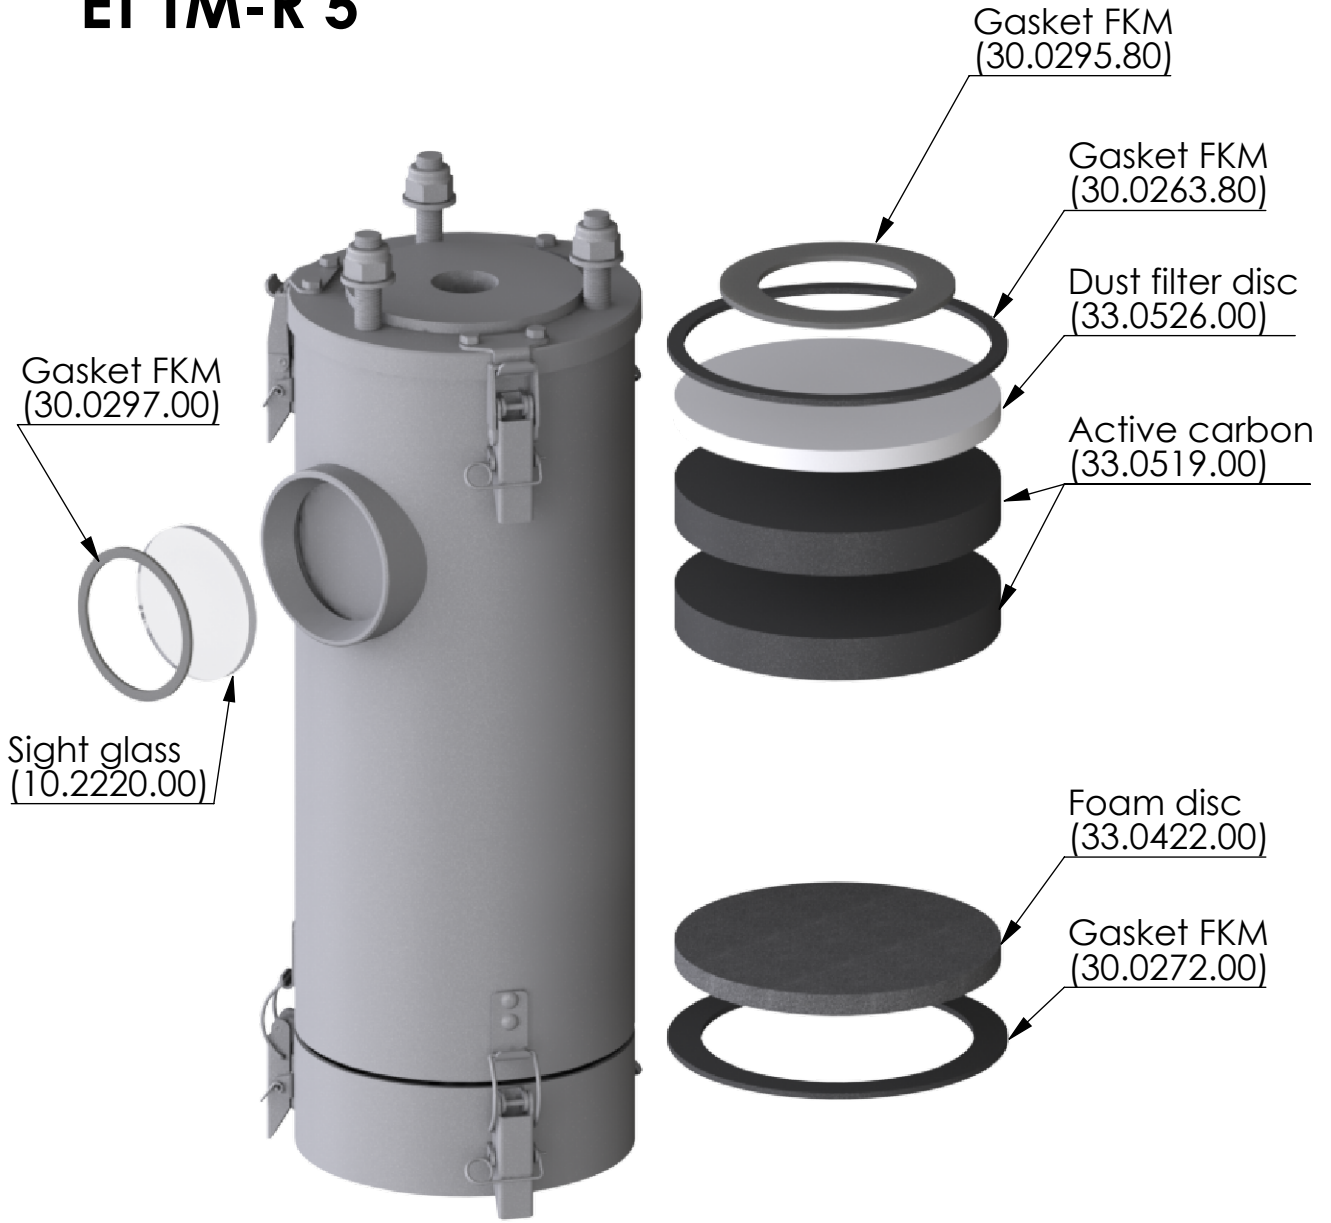

SPARE PARTS KIT ET TM-R 5

GIEBEL Xdry needed per Adsorber:

- Adsorber TM-RV 5M: 2,6 KG
- Adsorber TM-RV 5L: 3,6 KG
- Adsorber TM-RV 5XL: 5,0 KG

GIEBEL Xdry sold separately
(please visit our shop at giebel-adsorber.com/shop)

				Date	Name	Weight (kg): 0.4	
				Created 30.11.2021	daniel.zinic	Naming: Spare Parts Kit ET_TM-R_5_F_V2_C	
				Released 17.10.2023	daniel.zinic		
				GIEBEL FilTec GmbH www.giebel-adsorber.com info@gf-dry.com		Article number: 06.0030.30	
						Status approved	Format A4
						Scale	Sheet / of
Rev	Changes	Date	Name	Observe protection note ISO 16016		- / 1 / 1	