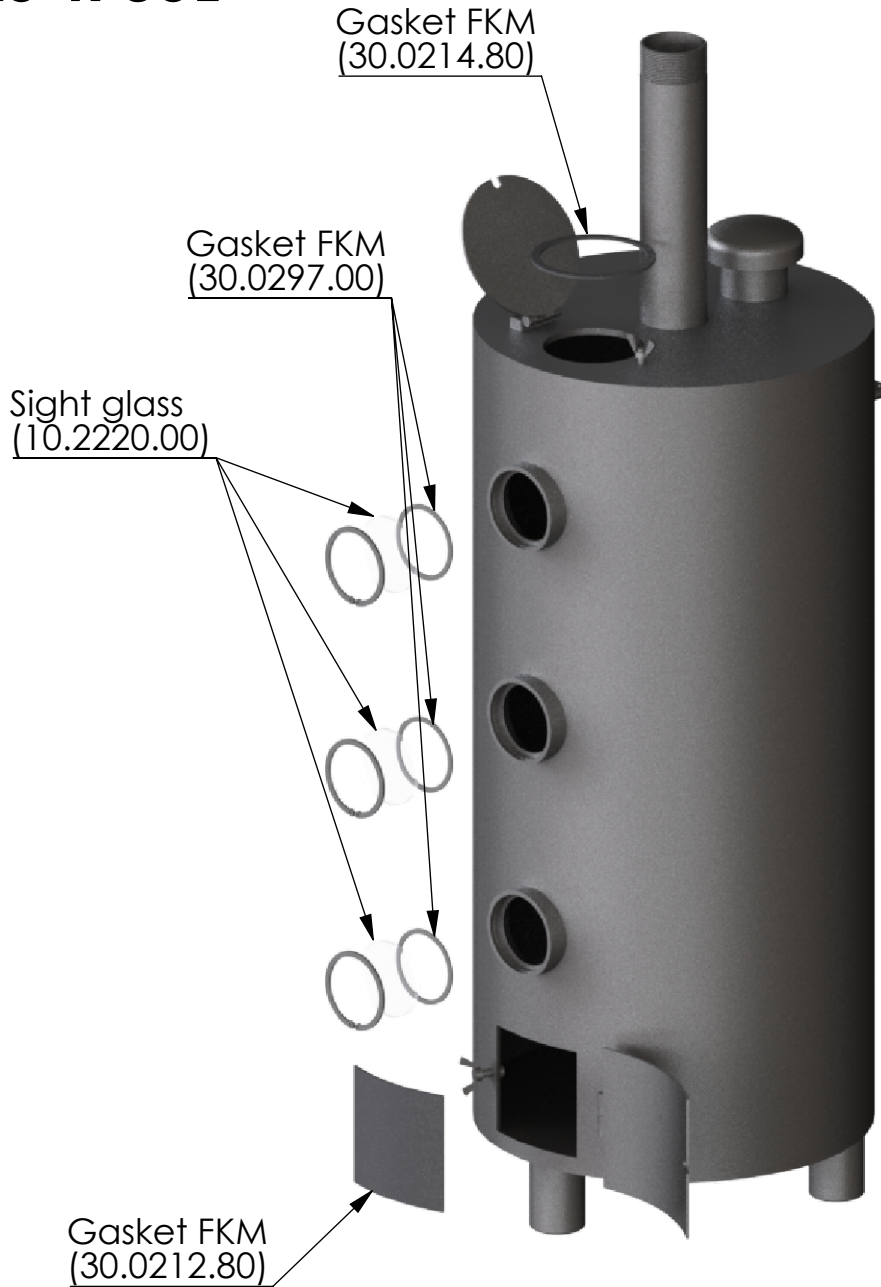

# SPARE PARTS KIT ET MS-R 35L

GIEBEL Xdry needed per Adsorber:  
- Adsorber MS-R 35L: 50,0 KG

GIEBEL Xdry sold separately  
(please visit our shop at [giebel-adsorber.com/shop](http://giebel-adsorber.com/shop))

				Date	Name	Weight (kg): 0.2	
				Created 30.11.2021	daniel.zinic	Naming: <b>Spare Parts Kit ET_MS-R_35L_F</b>	
				Released 17.10.2023	daniel.zinic		
				GIEBEL FilTec GmbH <a href="http://www.giebel-adsorber.com">www.giebel-adsorber.com</a> <a href="mailto:info@gf-dry.com">info@gf-dry.com</a>		Article number: <b>08.0002.31</b>	
						Status approved	Format A4
						Scale	Sheet / of 1 / 1
Rev	Changes	Date	Name	Observe protection note ISO 16016			