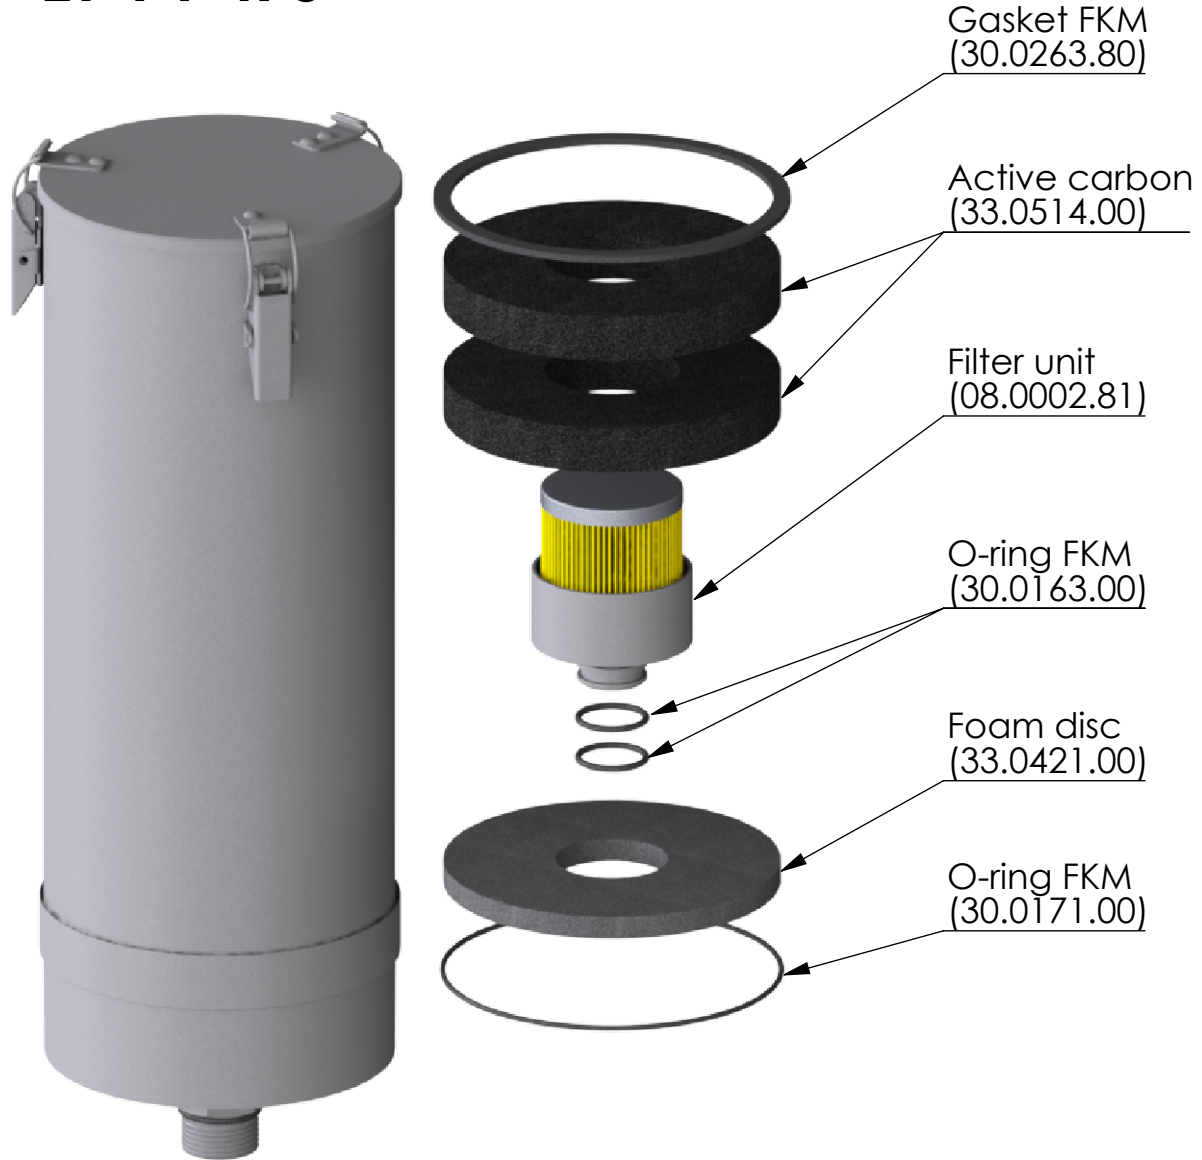

# SPARE PARTS KIT ET VV-R 5

GIEBEL Xdry needed per Adsorber:

- Adsorber VV-R / RV 5M: 2,0 KG
- Adsorber VV-R / RV 5L: 3,2 KG
- Adsorber VV-R / RV 5XL: 4,3 KG

GIEBEL Xdry sold separately  
(please visit our shop at [giebel-adsorber.com/shop](http://giebel-adsorber.com/shop))

Rev	Changes	Date	Name	Observe protection note ISO 16016	Date	Name	Weight (kg): 0.2
					Created	30.11.2021	daniel.zinic
					Released	17.10.2023	daniel.zinic
				GIEBEL FilTec GmbH		Naming:	
				www.giebel-adsorber.com		<b>Spare Parts Kit</b>	
				info@gf-dry.com		ET_VV-R_5_F_P3_C	
						Article number:	
						<b>08.0004.11</b>	
						Status approved	Format A4
						Scale	Sheet / of
						-	1 / 1