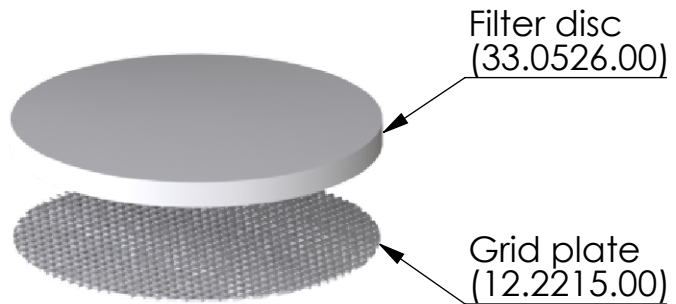

SPARE PARTS KIT ET VL-R 5

GIEBEL Xdry needed per Adsorber:
- Adsorber VL-R 5L: 3,7 KG

GIEBEL Xdry sold separately
(please visit our shop at giebel-adsorber.com/shop)

				Date	Name	Weight (kg): 0.1
				Created 14.03.2022	daniel.zinic	Naming: Spare Parts Kit ET_VL-R_5_F_V2
				Released 17.10.2023	daniel.zinic	
				GIEBEL FilTec GmbH www.giebel-adsorber.com info@gf-dry.com		Article number: 12.0001.14
						Status approved
Rev	Changes	Date	Name	Observe protection note ISO 16016		Scale
						Sheet / of 1 / 1