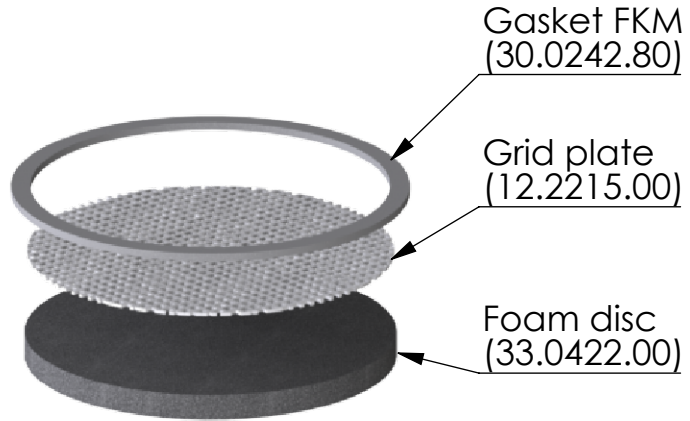

SPARE PARTS KIT ET VL-R 5

GIEBEL Xdry needed per Adsorber:
- Adsorber VL-R 5L: 3,7 KG

GIEBEL Xdry sold separately
(please visit our shop at giebel-adsorber.com/shop)

				Date	Name	Weight (kg): 0.1
				Created 14.03.2022	daniel.zinic	Naming: Spare Parts Kit ET_VL-R_5_F_V2
				Released 17.10.2023	daniel.zinic	
				GIEBEL FilTec GmbH www.giebel-adsorber.com info@gf-dry.com		Article number: 12.0001.14
						Status approved
Rev	Changes	Date	Name	Observe protection note ISO 16016		Scale
						Sheet / of 1 / 1