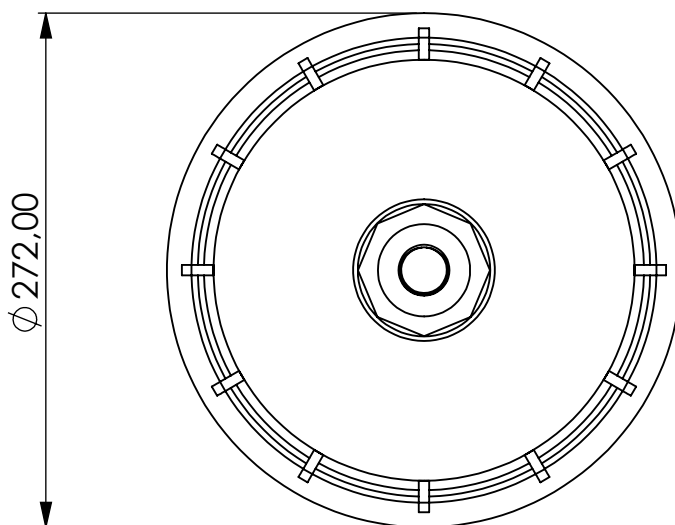

1

2

3

4

A

A

IBC Cover

B

B

C

C

D

D

E

E

Product Code	IBCD	-	225	-	PL	-	E	-	G34i
	IBC Cover		Size 225mm / S 245x6		plastic		EPDM seal		Connection for Adsorber BSP G3/4" female