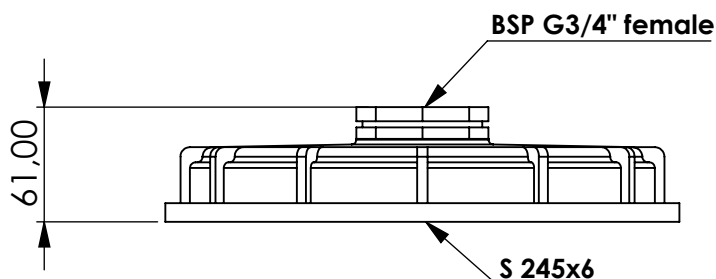

1

2

3

4

A

A

IBC Cover

B

B

C

C

D

D

E

E

Product Code	IBCD	-	225	-	PL	-	E	-	G34i
	IBC Cover		Size 225mm / S 245x6		plastic		EPDM seal		Connection for Adsorber BSP G3/4" female