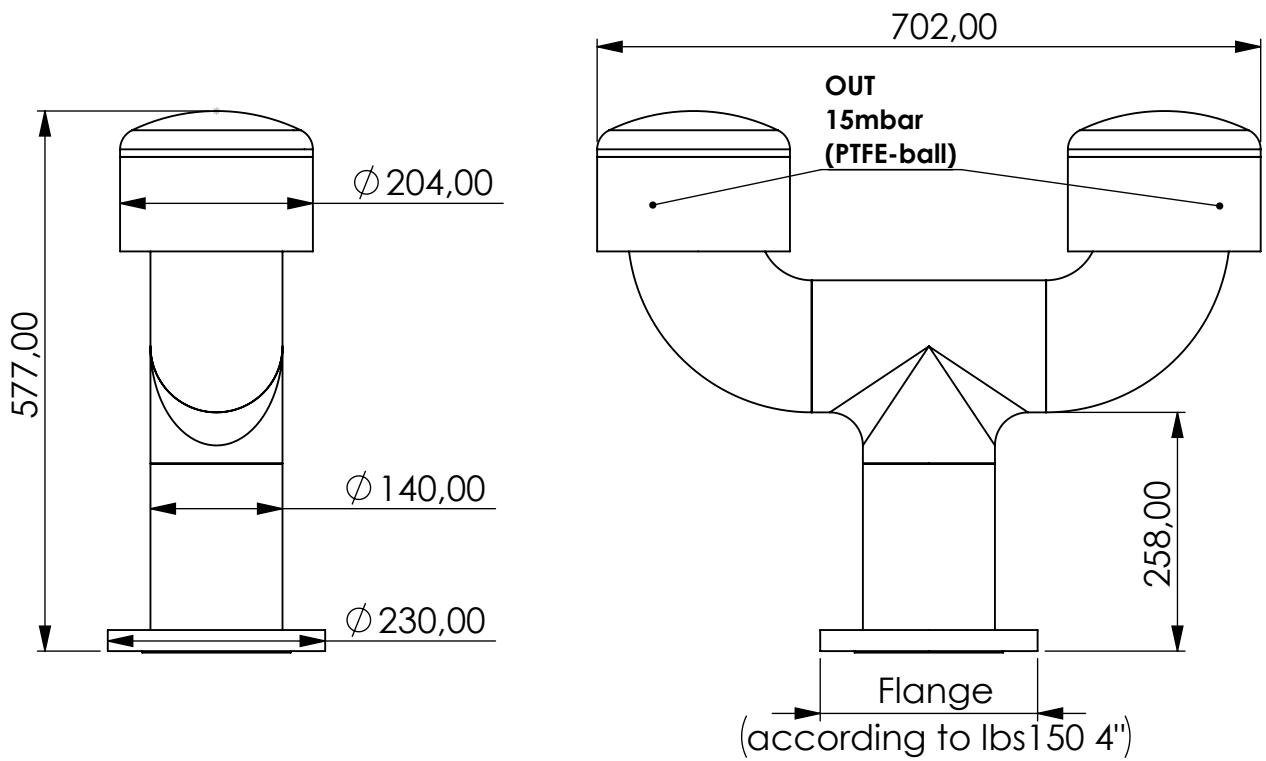

Ventilation System EBS

Product Code	EBS-EF	-	SS	-	2	-	V0,015	-	lbs150-4
	Ventilation System EBS Out only		Material stainless steel 316L		2 Valves (out)		15mbar opening pressure		Connection for System lbs150 4" flange

Total weight (kg): 21.07	
NAME: Ventilation System EBS EBS-EF_SS_2-V0,015_lbs150-4	
Article no.:	Status approved
08.0000.41	Format A4
	Ratio 1:8
	Sheet / of 1 / 1

GIEBEL FilTec GmbH
www.giebel-adsorber.de
info@giebel-adsorber.de