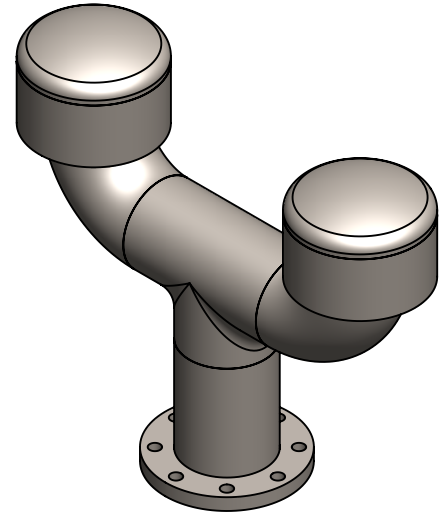

Ventilation System EBS

Product Code	EBS-EF	-	SS	-	2	-	V0,015	-	lbs150-4
	Ventilation System EBS Out only		Material stainless steel 316L		2 Valves (out)		15mbar opening pressure		Connection for System lbs150 4" flange

Total weight (kg): 21.07	
NAME: Ventilation System EBS EBS-EF_SS_2-V0,015_lbs150-4	
Article no.:	Status approved
08.0000.41	Format A4
	Ratio 1:8
	Sheet / of 1 / 1

GIEBEL FilTec GmbH
www.giebel-adsorber.de
info@giebel-adsorber.de