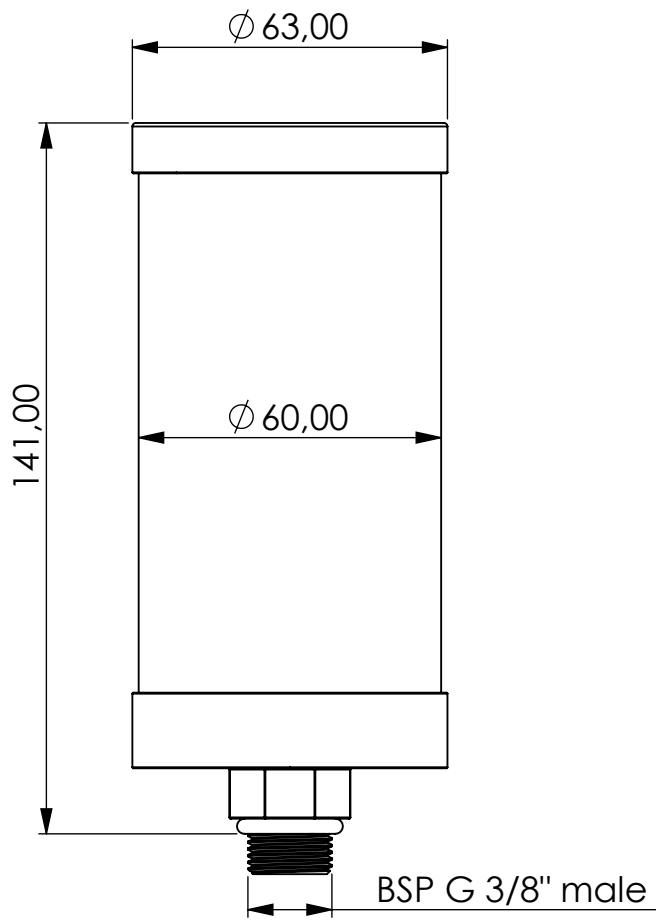

Adsorber VV-DV series

Product Code	VV	-	DV	-	1L	-	F	-	11	-	V2	-	XC	-	G38m
	Adsorber type		Disposable cartridge + valves		Size		FKM seals		Check valves 1 IN 1 OUT		Filter fleece 2 micron		Adsorbent GIEBEL Xdry® & carbon		Connection for System BSP G3/8" male

Housing materials:	PA6, PC, PVC
GIEBEL Xdry® (kg):	0,15
Color-change capacity (ml):	53
Total weight (kg):	0,28

NAME:	Adsorber VV-DV 1L G3/8"m
	VV-DV_1L_F_11_V2_XC_G38m

 GIEBEL Adsorber® <small>...setting standards in aeration drying!</small>	rev.	Date	Name
		12.04.2023	Daniel Zinic
GIEBEL FilTec GmbH www.giebel-adsorber.de info@giebel-adsorber.de			

Article no.:	Status	Format
05.0010.07	freigabe	A4
	Maßstab	Blatt / von
	1:1,5	1 / 1