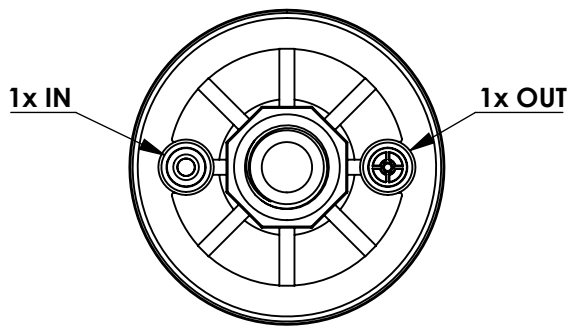

Adsorber VV-DV series

Product Code	VV	-	DV	-	1L	-	F	-	11	-	V2	-	XC	-	G38m
	Adsorber type		Disposable cartridge + valves		Size		FKM seals		Check valves 1 IN 1 OUT		Filter fleece 2 micron		Adsorbent GIEBEL Xdry® & carbon		Connection for System BSP G3/8" male

Housing materials:	PA6, PC, PVC
GIEBEL Xdry® (kg):	0,15
Color-change capacity (ml):	53
Total weight (kg):	0,28

NAME:	Adsorber VV-DV 1L G3/8"m
	VV-DV_1L_F_11_V2_XC_G38m

 GIEBEL Adsorber® <small>...setting standards in aeration drying!</small>	rev.	Date	Name
		12.04.2023	Daniel Zinic
GIEBEL FilTec GmbH www.giebel-adsorber.de info@giebel-adsorber.de			