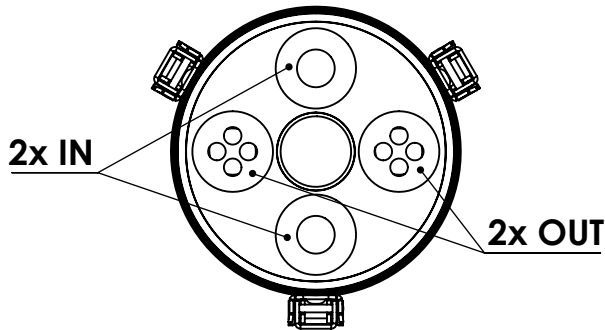

Adsorber TB-DV series

Product Code	TB	-	DV	-	3M	-	F	-	22	-	V2	-	XC	-	G34f
	Adsorber type		Disposable cartridge + valves		Size		FKM seals		Check valves 2 IN 2 OUT		Filter fleece 2 micron		Adsorbent GIEBEL Xdry® & carbon		Connection for System G 3/4" female

Housing materials:	PA6, PC, AL	
GIEBEL Xdry® (kg):	1.0	Color-change capacity (ml): 350
Total weight (kg):	2.29	

NAME:
Adsorber TB-DV 3M DIN42567C-G34f
 TB-DV_3M_F_22_V2_XC_DIN42567C-G34f

 GIEBEL Adsorber® <small>...setting standards in aeration drying!</small>	rev.	Date	Name
		05.05.2023	Daniel Zinic
GIEBEL FilTec GmbH www.giebel-adsorber.de info@giebel-adsorber.de			