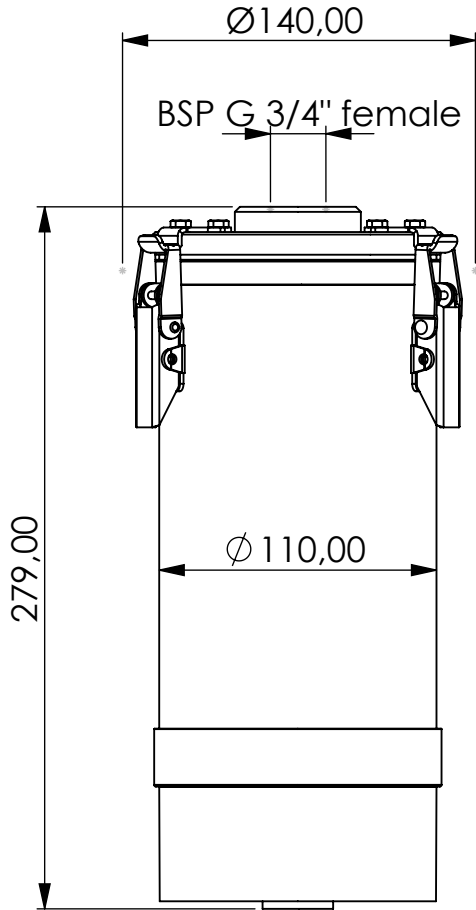

Adsorber TB-DV series

Product Code	TB	-	DV	-	3M	-	F	-	22	-	V2	-	XC	-	G34f
	Adsorber type		Disposable cartridge + valves		Size		FKM seals		Check valves 2 IN 2 OUT		Filter fleece 2 micron		Adsorbent GIEBEL Xdry® & carbon		Connection for System G 3/4" female

Housing materials:	PA6, PC, AL	
GIEBEL Xdry® (kg):	1.0	Color-change capacity (ml): 350
Total weight (kg):	2.29	

NAME:
Adsorber TB-DV 3M DIN42567C-G34f
 TB-DV_3M_F_22_V2_XC_DIN42567C-G34f

 GIEBEL Adsorber® <small>...setting standards in aeration drying!</small>	rev.	Date	Name
		05.05.2023	Daniel Zinic
GIEBEL FilTec GmbH www.giebel-adsorber.de info@giebel-adsorber.de			

Article no.:	Status	Format
	freigabe	A4
06.0005.52	Maßstab	Blatt / von
	1:3	1 / 1