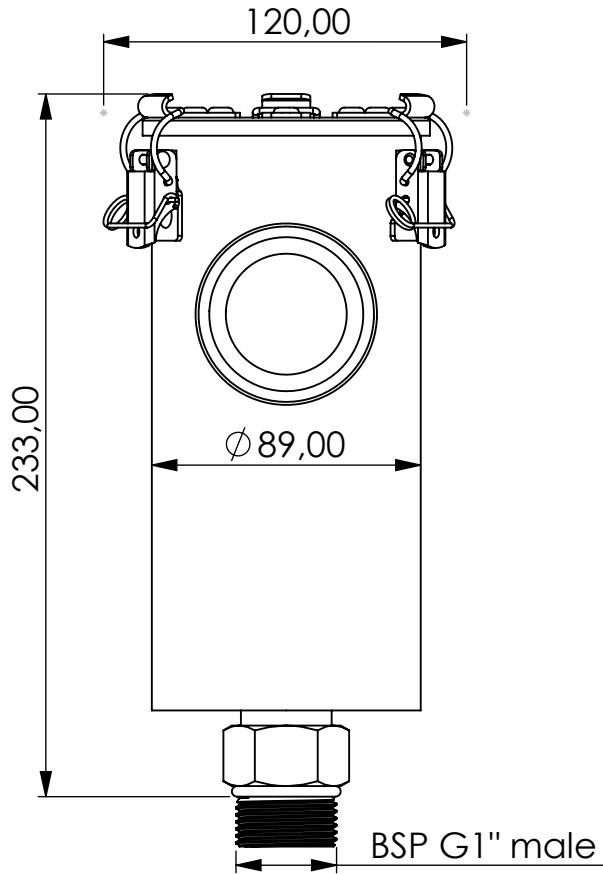

Adsorber ME-RV series

Product Code	ME	-	RV	-	2L	-	E	-	11	-	P3	-	XC	-	G1m
	Adsorber type		Refillable cartridge + valves		Size		EPDM seals		Check valves 1 IN 1 OUT		Paper filter 3 micron		Adsorbent GIEBEL Xdry® & carbon		Connection for System BSP G1" male

Housing materials:	Stainless steel 316L		
GIEBEL Xdry® (kg):	0.55	Color-change capacity (ml):	193
Total weight (kg):	3.22		

NAME:	Adsorber ME-RV 2L EPDM G1"m ME-RV_2L_E_11_P3_XC_G1m
-------	--

GIEBEL FilTec GmbH
www.giebel-adsorber.com
info@gf-dry.com

Article no.:	07.0001.71	Status freigabe	Format A4
		Maßstab	Blatt / von
		1:2.5	1 / 1