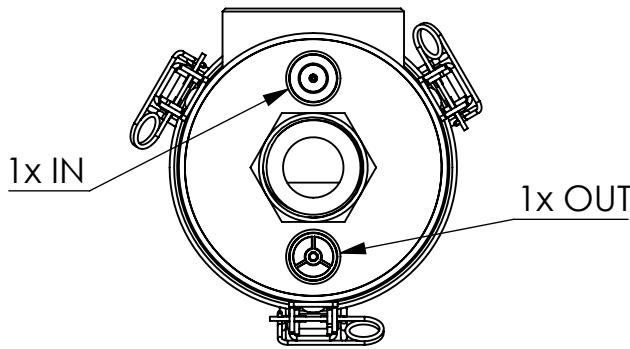

Adsorber ME-RV series

Product Code	ME	-	RV	-	2L	-	E	-	11	-	P3	-	XC	-	G1m
	Adsorber type		Refillable cartridge + valves		Size		EPDM seals		Check valves 1 IN 1 OUT		Paper filter 3 micron		Adsorbent GIEBEL Xdry® & carbon		Connection for System BSP G1" male

Housing materials:	Stainless steel 316L		
GIEBEL Xdry® (kg):	0.55	Color-change capacity (ml):	193
Total weight (kg):	3.22		

NAME:	Adsorber ME-RV 2L EPDM G1"m ME-RV_2L_E_11_P3_XC_G1m
-------	--

GIEBEL FilTec GmbH
www.giebel-adsorber.com
info@gf-dry.com

Article no.:	07.0001.71	Status freigabe	Format A4
		Maßstab	Blatt / von
		1:2.5	1 / 1