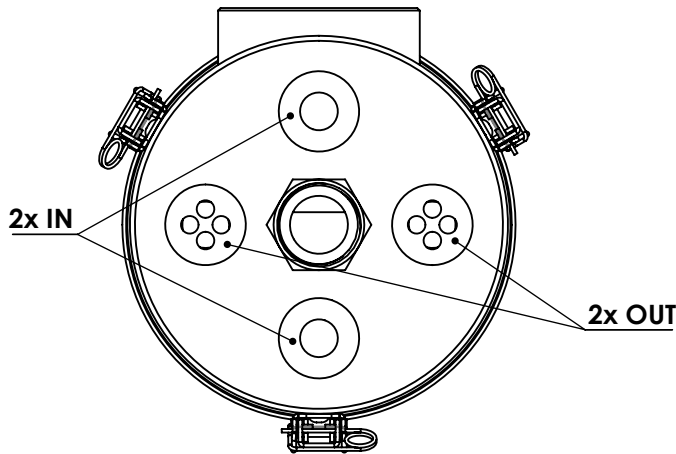

# Adsorber ME-RV series

Product Code	<b>ME</b>	-	<b>RV</b>	-	<b>5M</b>	-	<b>E</b>	-	<b>22</b>	-	<b>P3</b>	-	<b>XC</b>	-	<b>G1m</b>
	Adsorber type		Refillable cartridge + valves		Size		EPDM seals		Check valves 2 IN 2 OUT		Paper filter 3 micron		Adsorbent GIEBEL Xdry® & carbon		Connection for System BSP G1" male

Housing materials:	Stainless steel 316L	
GIEBEL Xdry® (kg):	2,2	Color-change capacity (ml):770
Total weight (kg):	8.5	

NAME:  
**Adsorber ME-RV 5M EPDM G1"m**  
**ME-RV\_5M\_E\_22\_P3\_XC\_G1m**

GIEBEL FilTec GmbH  
[www.giebel-adsorber.de](http://www.giebel-adsorber.de)  
[info@giebel-adsorber.de](mailto:info@giebel-adsorber.de)

Article no.:	Status freigabe	Format A4
<b>08.0002.71</b>	Maßstab	Blatt / von
	1:3	1 / 1