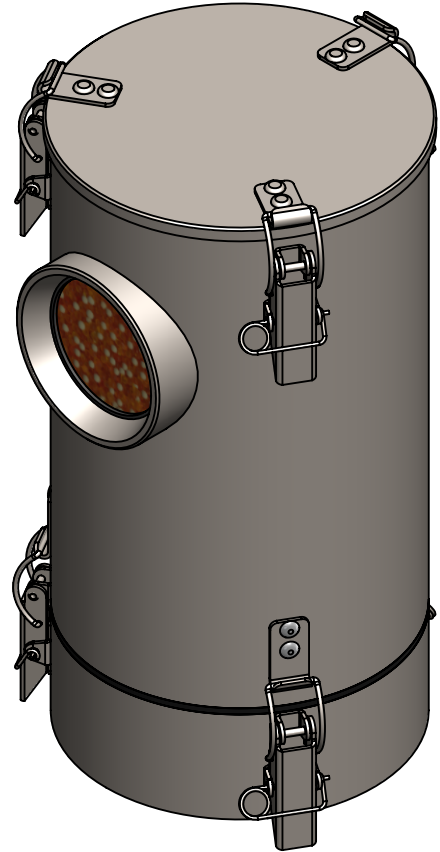

# Adsorber ME-RV series

Product Code	<b>ME</b>	-	<b>RV</b>	-	<b>5M</b>	-	<b>E</b>	-	<b>22</b>	-	<b>P3</b>	-	<b>XC</b>	-	<b>G1m</b>
	Adsorber type		Refillable cartridge + valves		Size		EPDM seals		Check valves 2 IN 2 OUT		Paper filter 3 micron		Adsorbent GIEBEL Xdry® & carbon		Connection for System BSP G1" male

Housing materials:	Stainless steel 316L	
GIEBEL Xdry® (kg):	2,2	Color-change capacity (ml):770
Total weight (kg):	8.5	

NAME:  
**Adsorber ME-RV 5M EPDM G1"m**  
**ME-RV\_5M\_E\_22\_P3\_XC\_G1m**

GIEBEL FilTec GmbH  
[www.giebel-adsorber.de](http://www.giebel-adsorber.de)  
[info@giebel-adsorber.de](mailto:info@giebel-adsorber.de)