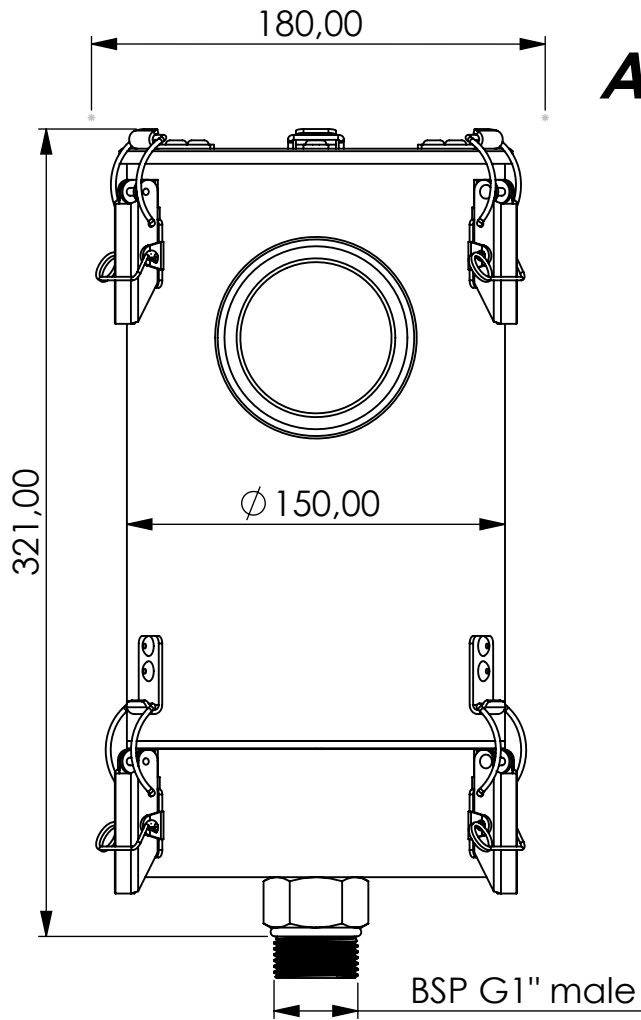

# Adsorber ME-RV series

Product Code	<b>ME</b>	-	<b>RV</b>	-	<b>5M</b>	-	<b>E</b>	-	<b>22</b>	-	<b>P3</b>	-	<b>XC</b>	-	<b>G1m</b>
	Adsorber type		Refillable cartridge + valves		Size		EPDM seals		Check valves 2 IN 2 OUT		Paper filter 3 micron		Adsorbent GIEBEL Xdry® & carbon		Connection for System BSP G1" male

Housing materials:	Stainless steel 316L	
GIEBEL Xdry® (kg):	2,2	Color-change capacity (ml):770
Total weight (kg):	8.5	

NAME:  
**Adsorber ME-RV 5M EPDM G1"m**  
**ME-RV\_5M\_E\_22\_P3\_XC\_G1m**

GIEBEL FilTec GmbH  
[www.giebel-adsorber.de](http://www.giebel-adsorber.de)  
[info@giebel-adsorber.de](mailto:info@giebel-adsorber.de)

Article no.:	Status freigabe	Format A4
<b>08.0002.71</b>	Maßstab	Blatt / von
	1:3	1 / 1