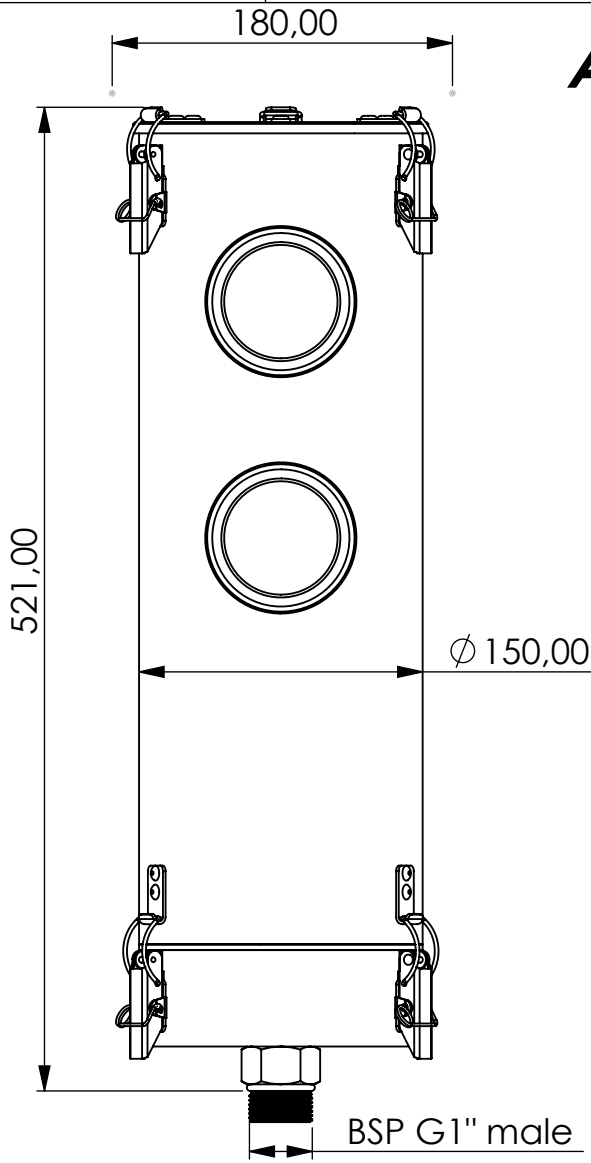

Adsorber ME-RV series

Product Code	ME	-	RV	-	5XL	-	E	-	22	-	P3	-	XC	-	G1m
	Adsorber type		Refillable cartridge + valves		Size		EPDM seals		Check valves 2 IN 2 OUT		Paper filter 3 micron		Adsorbent GIEBEL Xdry® & carbon		Connection for System BSP G1" male

Housing materials:	Stainless steel 316L	
GIEBEL Xdry® (kg):	4.7	Color-change capacity (ml): 1645
Total weight (kg):	13.0	

NAME:	Adsorber ME-RV 5XL EPDM G1"m
	ME-RV_5XL_E_22_P3_XC_G1m

 GIEBEL Adsorber® <small>...setting standards in aeration drying!</small>	rev.	Date	Name
		16.05.2023	Daniel Zinic
GIEBEL FilTec GmbH www.giebel-adsorber.de info@giebel-adsorber.de			

Article no.:	Status	Format
08.0003.41	freigabe	A4
	Maßstab	Blatt / von
	1:4	1 / 1