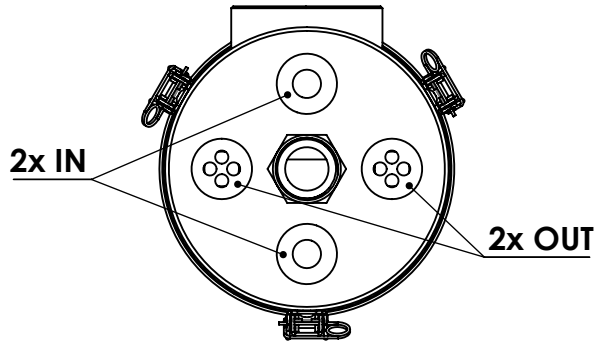

Adsorber ME-RV series

Product Code	ME	-	RV	-	5XL	-	E	-	22	-	P3	-	XC	-	G1m
	Adsorber type		Refillable cartridge + valves		Size		EPDM seals		Check valves 2 IN 2 OUT		Paper filter 3 micron		Adsorbent GIEBEL Xdry® & carbon		Connection for System BSP G1" male

Housing materials:	Stainless steel 316L	
GIEBEL Xdry® (kg):	4.7	Color-change capacity (ml): 1645
Total weight (kg):	13.0	

NAME:	Adsorber ME-RV 5XL EPDM G1"m
	ME-RV_5XL_E_22_P3_XC_G1m

 GIEBEL Adsorber® <small>...setting standards in aeration drying!</small>	rev.	Date	Name
		16.05.2023	Daniel Zinic
GIEBEL FilTec GmbH www.giebel-adsorber.de info@giebel-adsorber.de			