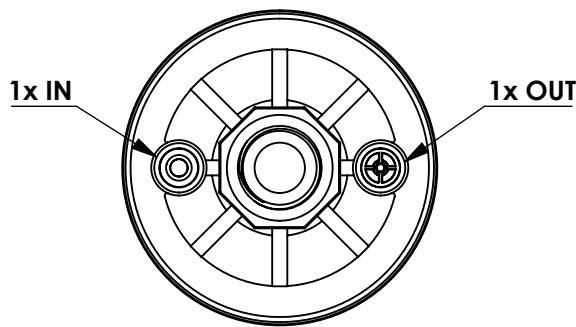

Adsorber VV-DV series

Product Code	VV	-	DV	-	1M	-	F	-	11	-	V2	-	XC	-	G38m
	Adsorber type		Disposable cartridge + valves		Size		FKM seals		Check valves 1 IN 1 OUT		Filter fleece 2 micron		Adsorbent GIEBEL Xdry® & carbon		Connection for System BSP G3/8" male

Housing materials: PA6, PC, PVC	
GIEBEL Xdry® (kg): 0,08	Color-change capacity (ml): 28
Total weight (kg): 0.18	
NAME:	
Adsorber VV-DV 1M G3/8"m	
VV-DV_1M_F_11_V2_XC_G38m	
Article no.:	Status
05.0010.03	freigabe
	Format
	A4
	Maßstab
	Blatt / von
	1:1.5
	1 / 1