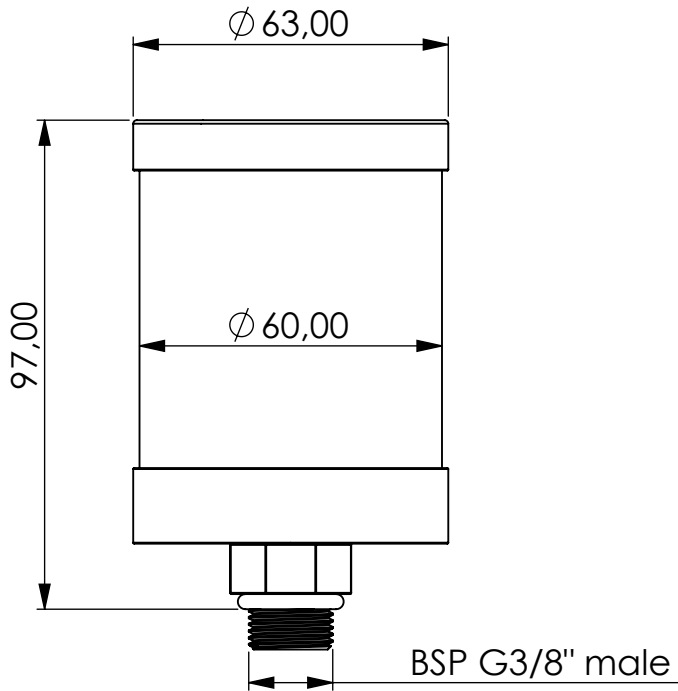

Adsorber VV-DV series

Product Code	VV	-	DV	-	1M	-	F	-	11	-	V2	-	XC	-	G38m
	Adsorber type		Disposable cartridge + valves		Size		FKM seals		Check valves 1 IN 1 OUT		Filter fleece 2 micron		Adsorbent GIEBEL Xdry® & carbon		Connection for System BSP G3/8" male

Housing materials: PA6, PC, PVC	
GIEBEL Xdry® (kg): 0,08	Color-change capacity (ml): 28
Total weight (kg): 0.18	
NAME:	
Adsorber VV-DV 1M G3/8"m	
VV-DV_1M_F_11_V2_XC_G38m	
Article no.:	Status
05.0010.03	freigabe
	Format
	A4
	Maßstab
	Blatt / von
	1:1.5
	1 / 1