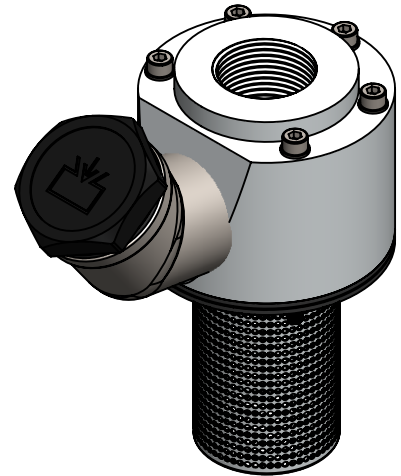

# Filling Adapter

Product Code	<b>FILL</b>	-	<b>LK73</b>	-	<b>AL</b>	-	<b>F</b>	-	<b>N1f</b>
	Filling Adapter		Bolt circle 73mm (DIN 24557)		Material Aluminium		FKM seals		Connection for Adsorber NPT 1" female

Total weight (kg): 0.990

NAME:

**Filling Adapter**  
FILL-LK73\_AL\_F\_N1f

Article no.:  
**08.2112.27**

Status approved

Format A4

Ratio 1:2.5

Sheet / of 1 / 1