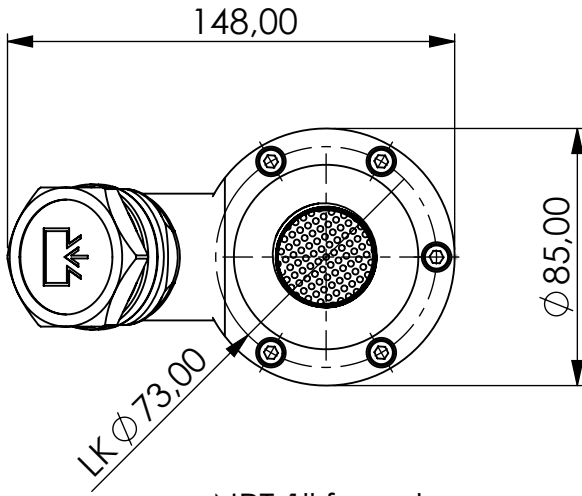

# Filling Adapter

Product Code	<b>FILL</b>	-	<b>LK73</b>	-	<b>AL</b>	-	<b>F</b>	-	<b>N1f</b>
	Filling Adapter		Bolt circle 73mm (DIN 24557)		Material Aluminium		FKM seals		Connection for Adsorber NPT 1" female

Total weight (kg): 0.990

NAME:

**Filling Adapter**  
FILL-LK73\_AL\_F\_N1f

Article no.:  
**08.2112.27**

Status approved

Format A4

Ratio 1:2.5

Sheet / of 1 / 1