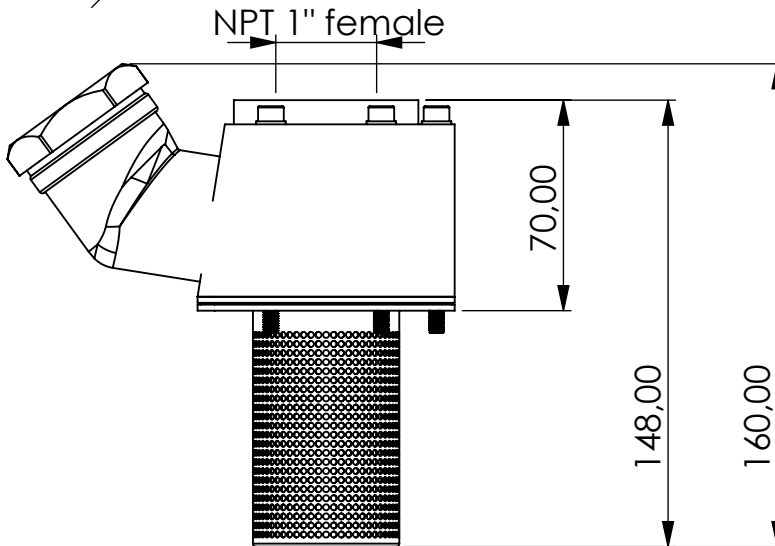

# Filling Adapter

Product Code	<b>FILL</b>	-	<b>LK73</b>	-	<b>AL</b>	-	<b>F</b>	-	<b>N1f</b>
	Filling Adapter		Bolt circle 73mm (DIN 24557)		Material Aluminium		FKM seals		Connection for Adsorber NPT 1" female

Total weight (kg): 0.990

NAME:

**Filling Adapter**  
FILL-LK73\_AL\_F\_N1f

Article no.:  
**08.2112.27**

Status approved

Format A4

Ratio 1:2.5

Sheet / of 1 / 1